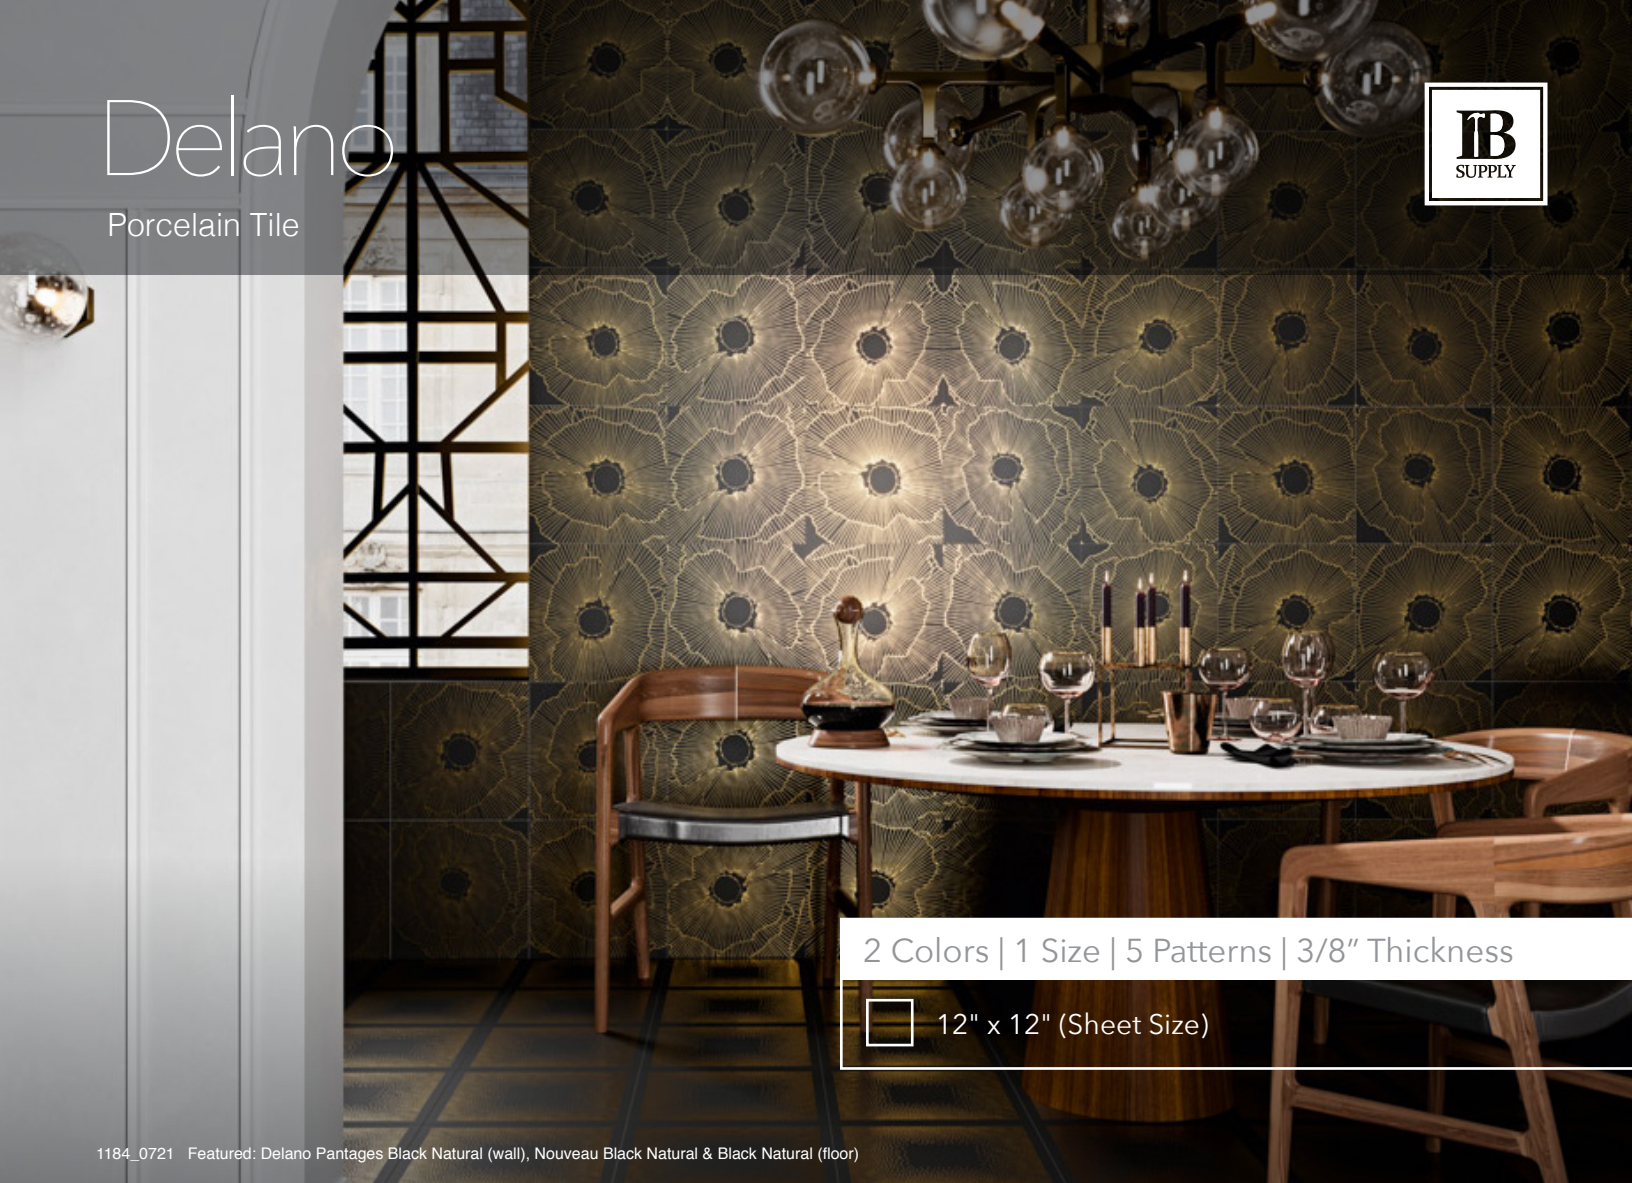

Delano

Porcelain Tile

2 Colors | 1 Size | 5 Patterns | 3/8" Thickness

12" x 12" (Sheet Size)

1184_0721 Featured: Delano Pantages Black Natural (wall), Nouveau Black Natural & Black Natural (floor)

Details	Test	Method	Results	Packing	Pcs/Box	SF/Box	Lbs/Box
Mosaico 2x2 Chip Size	Available Upon Request			12 x 12	13pc	12.38 SF	53.84 Lbs