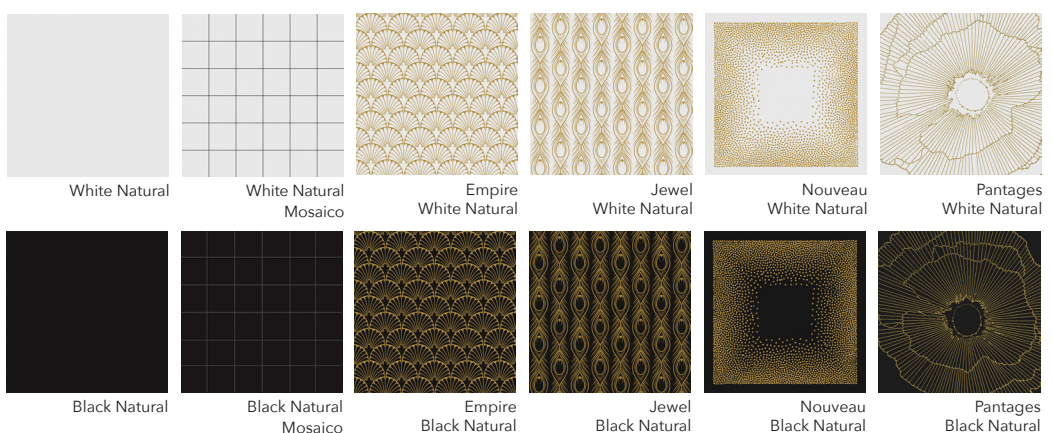

Delano

Porcelain Tile

2 Colors | 1 Size | 5 Patterns | 3/8" Thickness

12" x 12" (Sheet Size)

1184_0721 Featured: Delano Pantages Black Natural (wall), Nouveau Black Natural & Black Natural (floor)

Details	Test	Method	Results	Packing	Pcs/Box	SF/Box	Lbs/Box
Mosaico 2x2 Chip Size	Available Upon Request			12 x 12	13pc	12.38 SF	53.84 Lbs

Color Options

Symbols