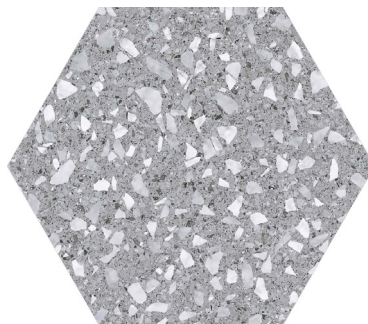

Boulevard

Porcelain Tile

3 Colors | 1 Size | 25/64" Thickness

9" x 10"

1256_1021 Featured: Boulevard White & Black

Details	Test	ISO	Results	Packing	Pcs/Box	SF/Box	Lbs/Box
	Water Absorption	10545-3	≤ 0.5%	9 x 10	25pc	16.19 SF	52.91 Lbs
	Breaking Strength	10545-4	≥ 1300 N				
	Modulus of Rupture	10545-4	≥ 35				
	Chemical Resistance	10545-13	GA GLA				
	Stain Resistance	10545-14	≥ 3				

Color Options

Symbols

Black

Silver

White