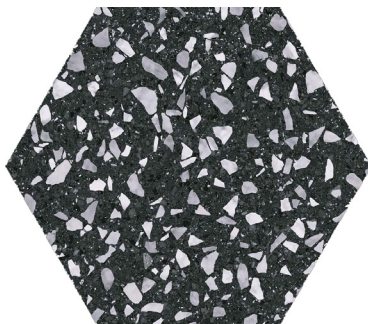

Boulevard

Porcelain Tile

3 Colors | 1 Size | 25/64" Thickness

9" x 10"

1256_1021 Featured: Boulevard White & Black

Details	Test	ISO	Results	Packing	Pcs/Box	SF/Box	Lbs/Box
	Water Absorption	10545-3	≤ 0.5%	9 x 10	25pc	16.19 SF	52.91 Lbs
	Breaking Strength	10545-4	≥ 1300 N				
	Modulus of Rupture	10545-4	≥ 35				
	Chemical Resistance	10545-13	GA GLA				
	Stain Resistance	10545-14	≥ 3				

Color Options

Symbols

Black

Silver

White