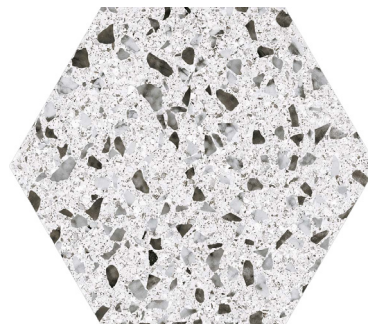

Boulevard

Porcelain Tile

3 Colors | 1 Size | 25/64" Thickness

9" x 10"

1256_1021 Featured: Boulevard White & Black

Details	Test	ISO	Results	Packing	Pcs/Box	SF/Box	Lbs/Box
	Water Absorption	10545-3	≤ 0.5%	9 x 10	25pc	16.19 SF	52.91 Lbs
	Breaking Strength	10545-4	≥ 1300 N				
	Modulus of Rupture	10545-4	≥ 35				
	Chemical Resistance	10545-13	GA GLA				
	Stain Resistance	10545-14	≥ 3				

Color Options

Symbols

Black

Silver

White