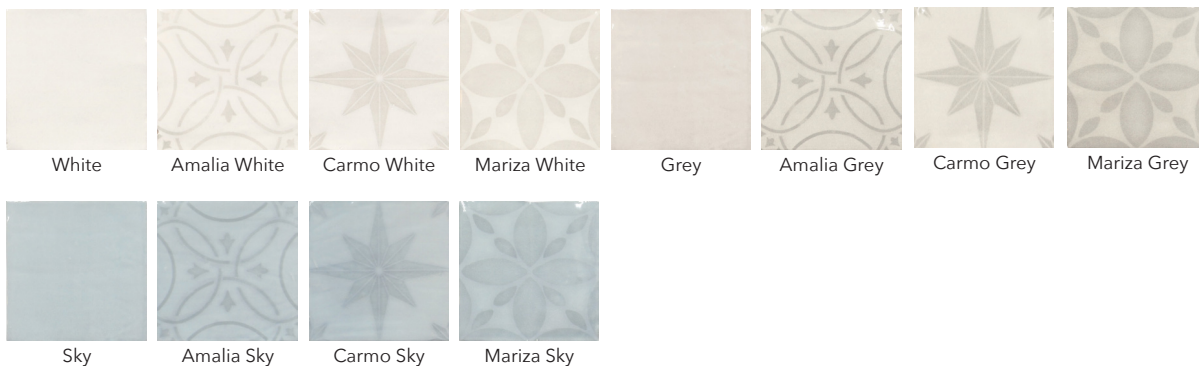

Destiny

Ceramic Tile

3 Colors | 4 Options | 3 Sizes | 2 1/64" Thickness

2 1/2" x 5" (Select Options)

2 1/2" x 16" (Select Options)

5" x 5" (All Options)

1137_0621 Featured: Destiny Grey

Details	Test	ISO	Results	Packing	Pcs/Box	SF/Box	Lbs/Box
2 1/2" x 5" White, Sky, Grey	Water Absorption	10545-3	> 10%	2 1/2" x 5	60pc	5.38 SF	16.07 Lbs
2 1/2" x 16" White, Sky, Grey	Modulus of Rupture	10545-4	≥ 10 N/mm ²	2 1/2 x 16	38pc	10.76 SF	31.70 Lbs
5" x 5" All Options	Chemical Resistance	10545-13	GA	5 x 5	30pc	5.38 SF	16.07 Lbs
Amalia, Carmo & Mariza Only Available in 5" x 5" size	Stain Resistance	10545-14	Class 5				

Color Options

Symbols