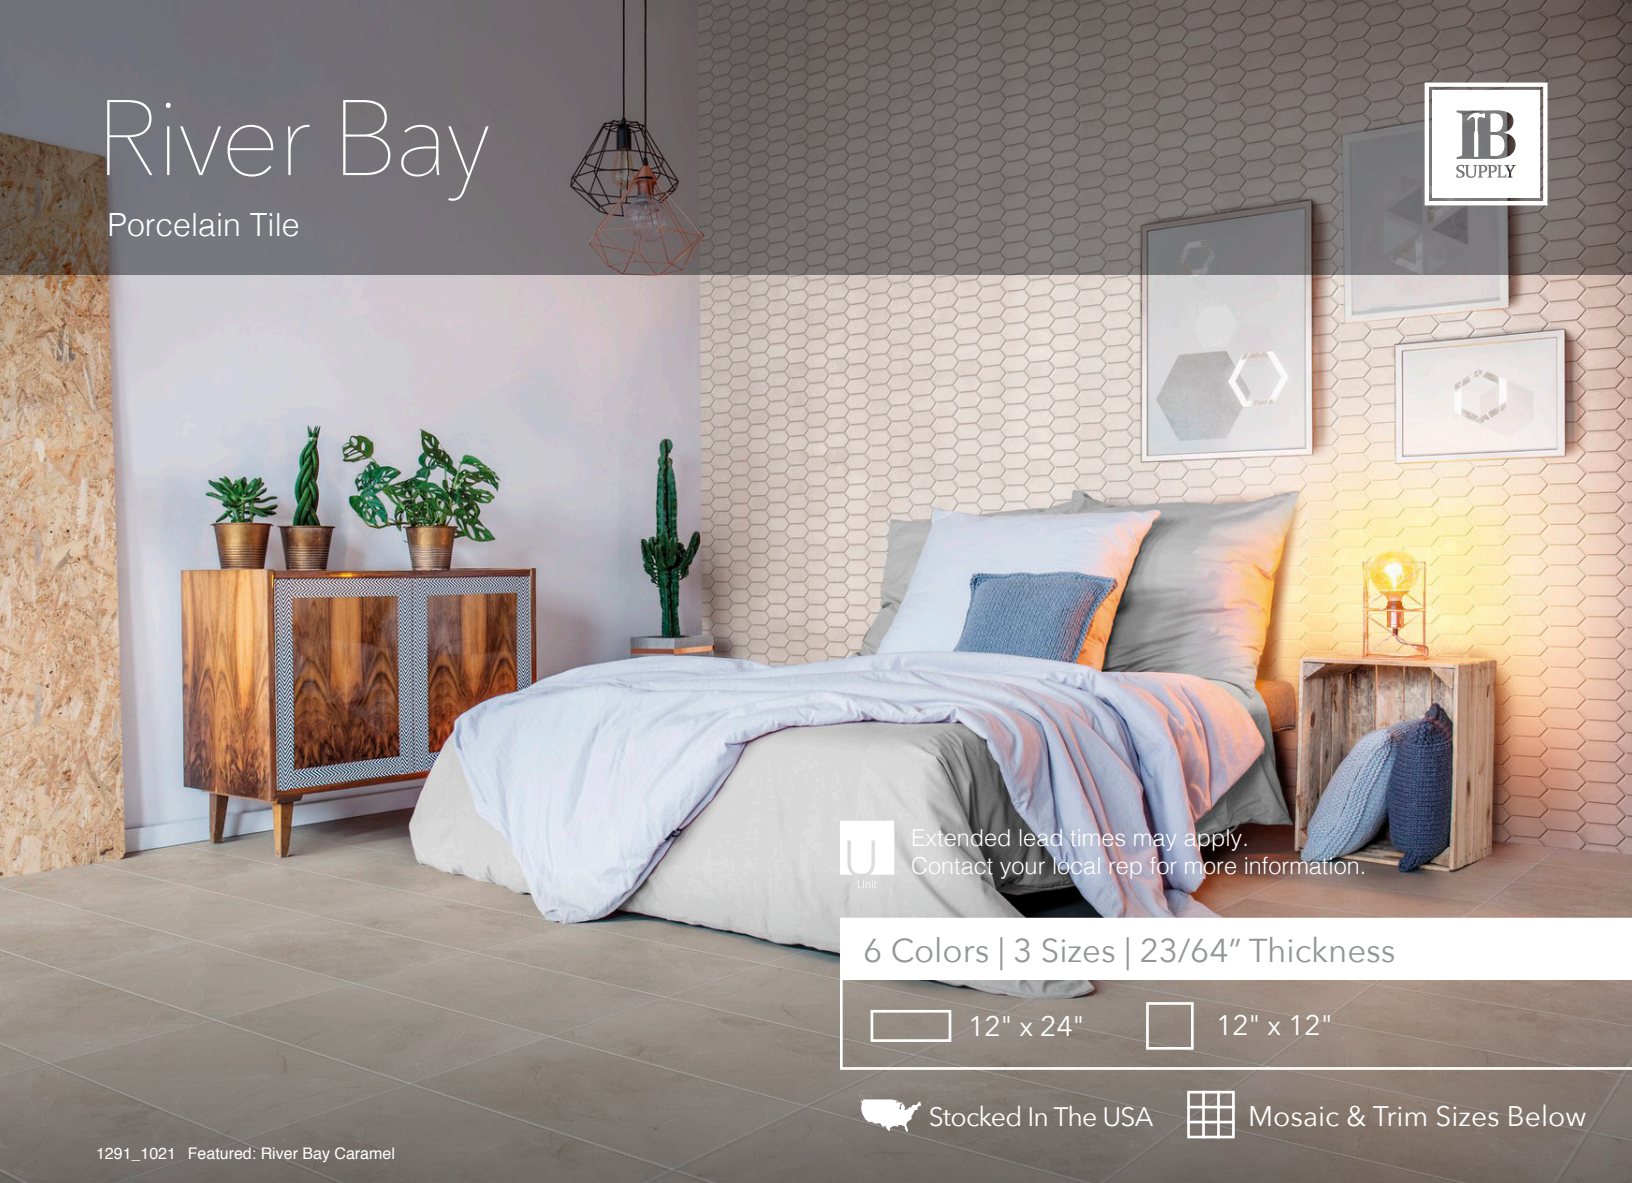

River Bay

Porcelain Tile

Extended lead times may apply.
Contact your local rep for more information.

6 Colors | 3 Sizes | 23/64" Thickness

12" x 24"

12" x 12"

Stocked In The USA

Mosaic & Trim Sizes Below

1291_1021 Featured: River Bay Caramel

Details	Test	Method	Results	Packing	Pcs/Box	SF/Box	Lbs/Box
Mosaic Square | 12" x 12" (2"x2")	Water Absorption	10545-2	≤ 0.5%	12 x 24	8pc	15.3 SF	61.31 Lbs
Mosaic Picket | 12" x 12" (2"x5")	Breaking Strength	10545-2	NA	12 x 12	10pc	9.56 SF	35.0 Lbs
Cove Base | 6" x 12"	Chemical Resistance	10545-4	Resistant	12 x 12	7pc	6.51 SF	24.0 Lbs
Bullnose | 3" x 12"	Stain Resistance	10545-13	Resistant				
	DCOF	10545-14	≥ 0.42				
		NBR 13818