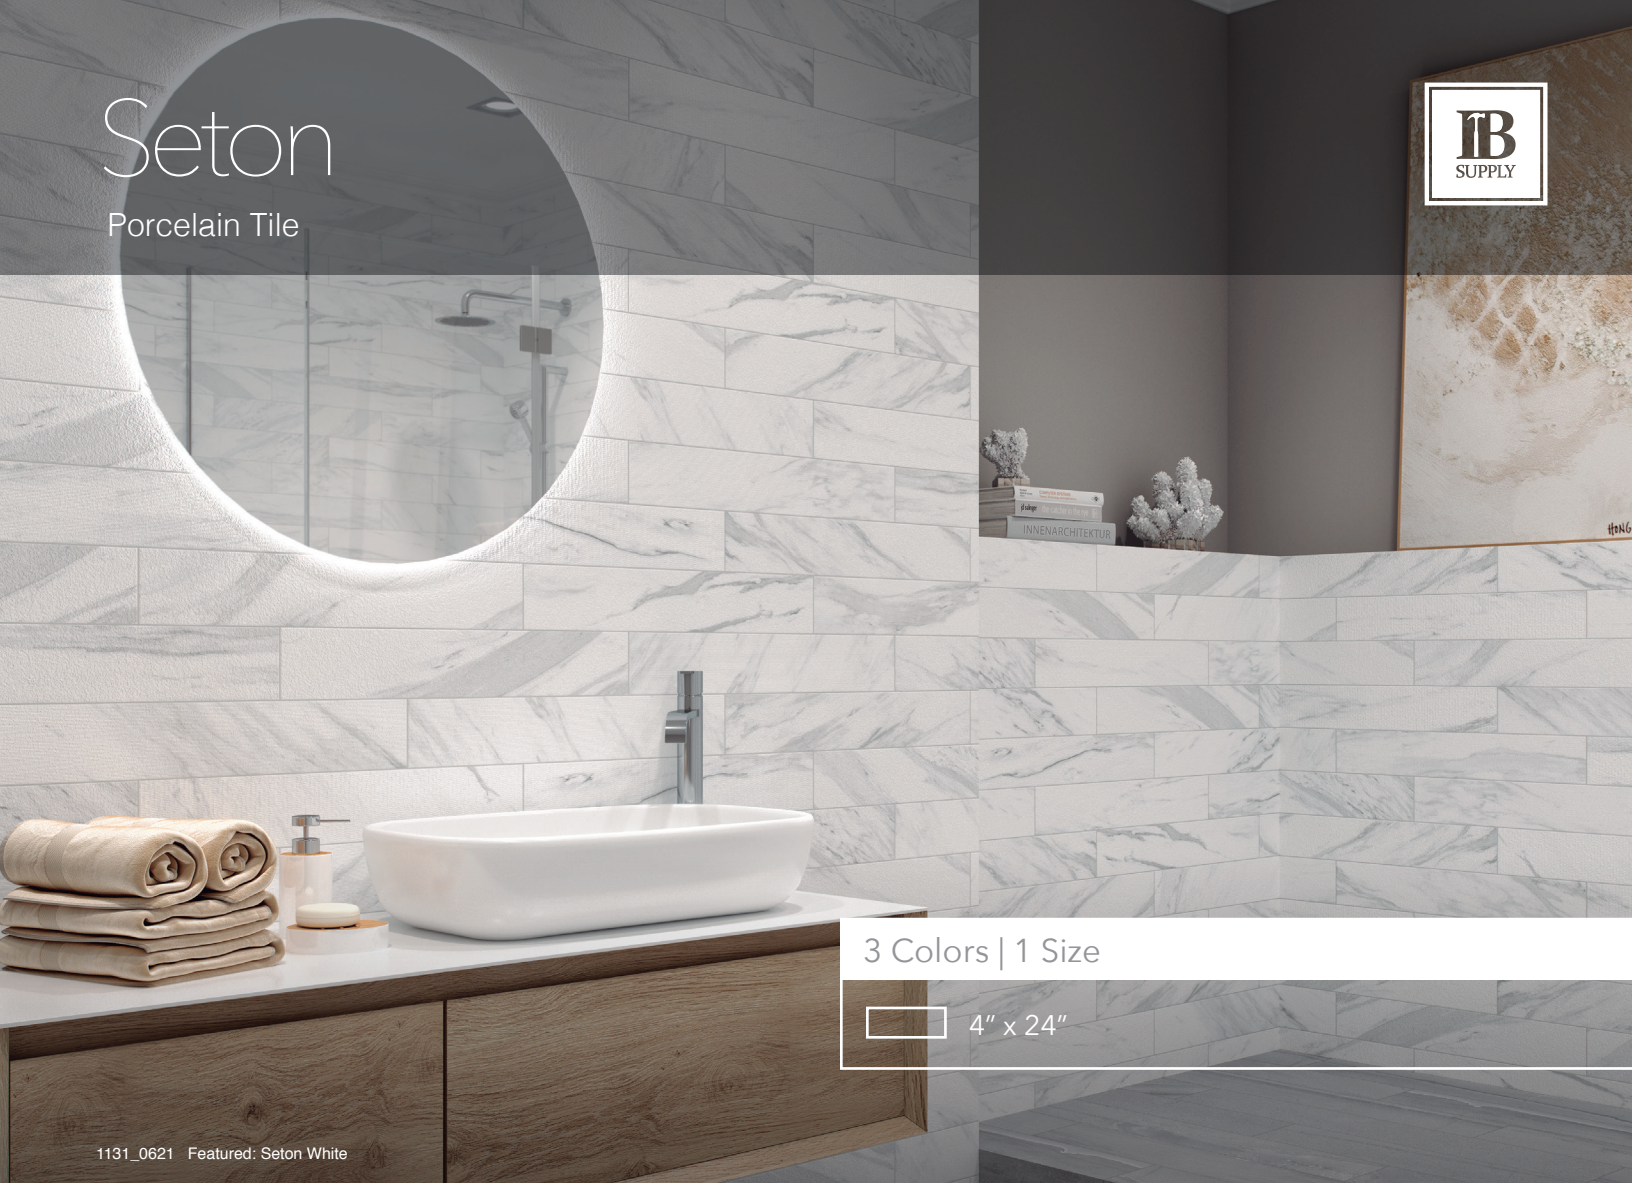

Seton

Porcelain Tile

3 Colors | 1 Size

4" x 24"

1131_0621 Featured: Seton White

Details	Test	ISO	Results	Packing	Pcs/Box	SF/Box	Lbs/Box
	Water Absorption	10545-3	< 0.5%	4 x 24	18pc	11.63 SF	47.63 Lbs
	Breaking Strength	10545-4	> 1800 N				
	Chemical Resistance	10545-13	GL / GLA				
	Stain Resistance	10545-14	Class 5				
	DCOF		0.34				

Color Options

Symbols

Black

Grey

White

Floor & Wall

Matte

Residential