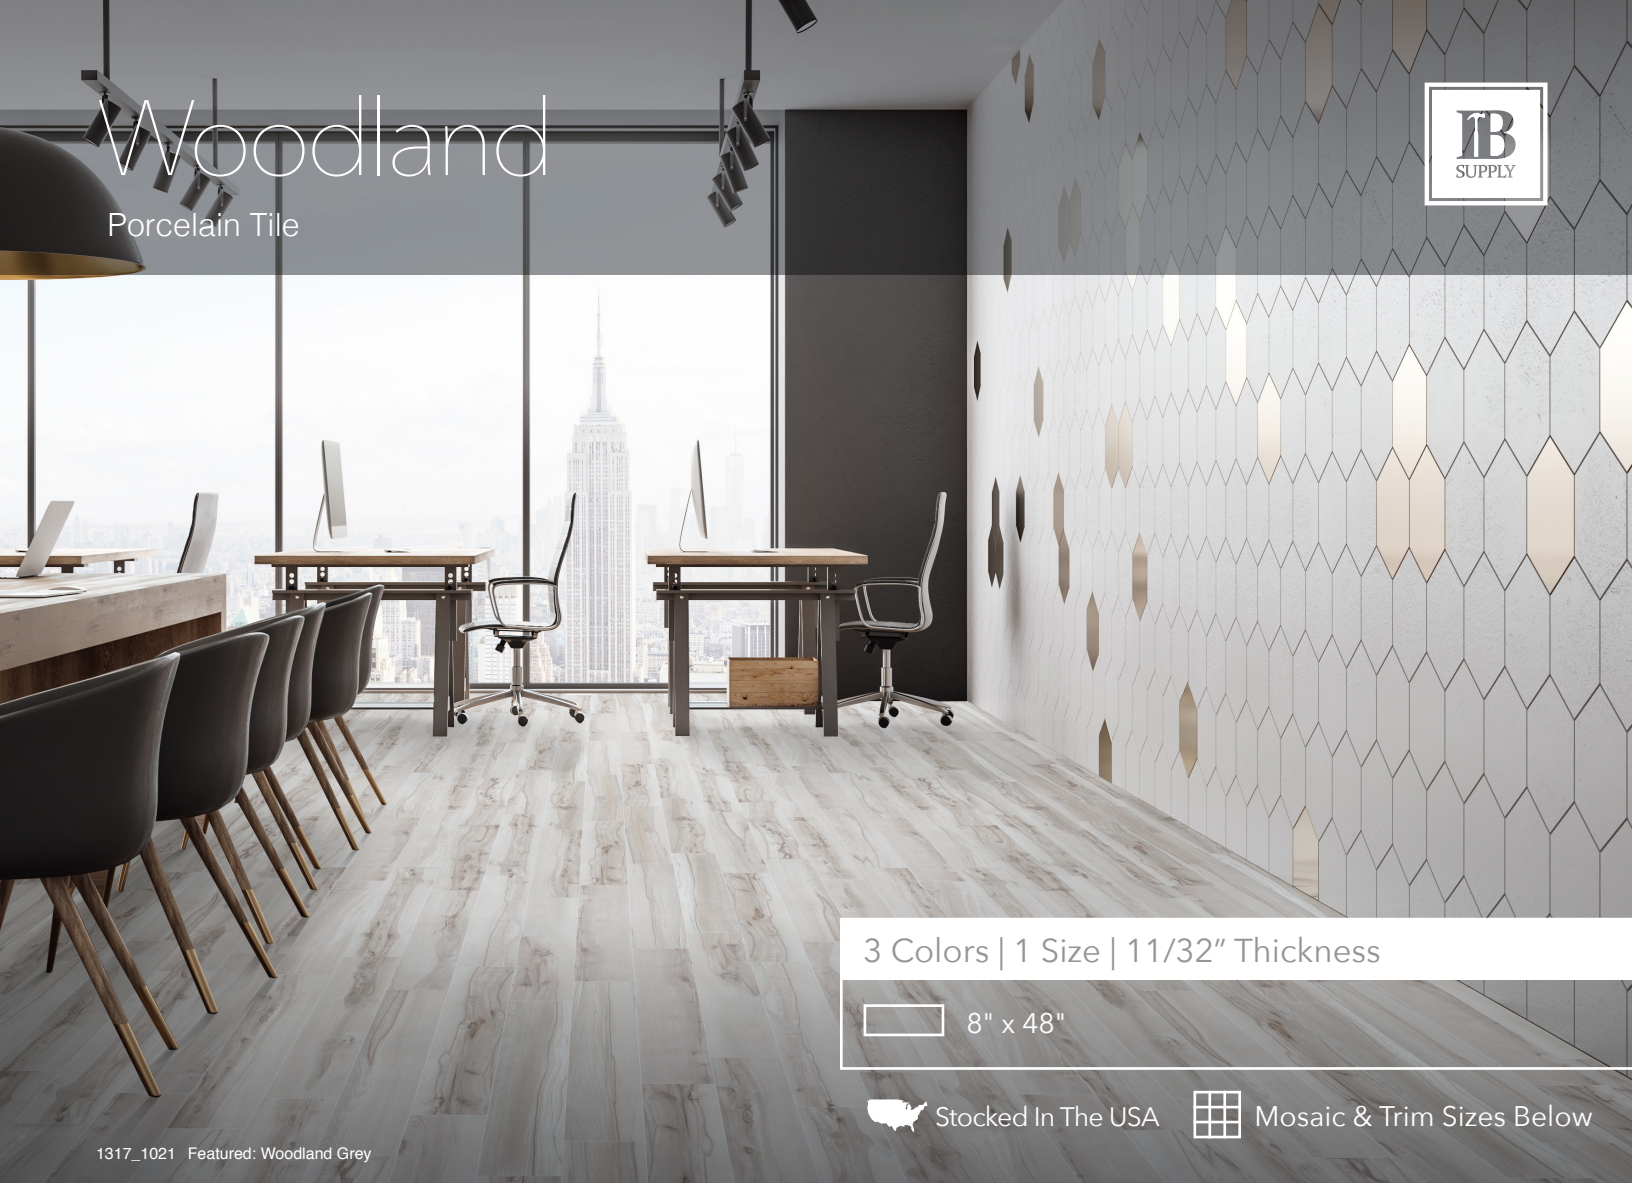

Woodland

Porcelain Tile

3 Colors | 1 Size | 11/32" Thickness

8" x 48"

Stocked In The USA Mosaic & Trim Sizes Below

1317_1021 Featured: Woodland Grey

Details	Test	Method	Results	Packing	Pcs/Box	SF/Box	Lbs/Box
Mosaic | 2" x 2" (12"x12" Sheet Only)	Water Absorption	ASTM C1026	< 0.5%	8 x 48	5pc	12.92 SF	49.12 Lbs
	Breaking Strength	ASTM C648	Pass				
	Chemical Resistance	ASTM C650	Class A				
	Chemical Resistance	ASTM C1378	Class A				
	Stain Resistance	ASTM C1378	Pass				
	DCOF	ANSI A326.3	≥0.42