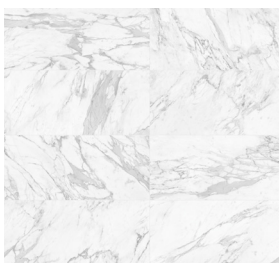

Matte

Residential

White Body

Commercial

Shade Variation

Delania (continued)

Porcelain Tile

4 Colors | 2 Sizes | Rectified Options

Stocked In The USA

Mosaic & Trim Sizes Below

1443_1221 Featured: Delahaye, Onyx Suave Curva Rectified

Details	Test	Method	Results	Packing	Pcs/Box	SF/Box	Lbs/Box
3" x 12" (3/8" Thickness), Artisan Pressed	Water Absorption	ANSI / ISO	10% ≤E ≤18% - P4	3 x 12	36pc	8.72 SF	24.84 Lbs
12" x 36" (3/8" Thickness)	Breaking Strength	ANSI / ISO	≥230, >950	12 x 36	5pc	14.53 SF	51.37 Lbs
Rectified Options: Rectified, Curva Rectified, Alto Rectified	Surface Abrasion	ANSI / ISO	Class 0				
	Scratch Hardness	ANSI / ISO	4 Mohs				
	Chemical Resistance	ANSI / ISO	Class B				
	Stain Resistance	ANSI / ISO	Class B/4				
	DCOF (WET)	ANSI / ISO	Matte N/A				

Rectified Options

Rectified

Alto Rectified

Curva Rectified

Artisan Pressed

Symbols

Rectified

Wall Tile