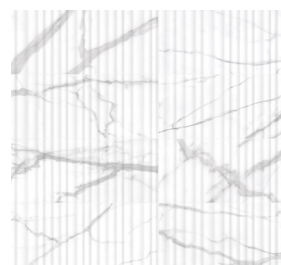

Color Options

Symbols

Bianco Vita

Statuario Valore

Calacatta Dolce

Onyx Suave

Rectified

Wall Tile

Stocked In The USA

Mosaic & Trim Sizes Below

1443_1221 Featured: Delahaye, Onyx Suave Curva Rectified

Details	Test	Method	Results	Packing	Pcs/Box	SF/Box	Lbs/Box
3" x 12" (3/8" Thickness), Artisan Pressed	Water Absorption	ANSI / ISO	10% ≤E ≤18% - P4	3 x 12	36pc	8.72 SF	24.84 Lbs
12" x 36" (3/8" Thickness)	Breaking Strength	ANSI / ISO	≥230, >950	12 x 36	5pc	14.53 SF	51.37 Lbs
Rectified Options: Rectified, Curva Rectified, Alto Rectified	Surface Abrasion	ANSI / ISO	Class 0				
	Scratch Hardness	ANSI / ISO	4 Mohs				
	Chemical Resistance	ANSI / ISO	Class B				
	Stain Resistance	ANSI / ISO	Class B/4				
	DCOF (WET)	ANSI / ISO	Matte N/A				